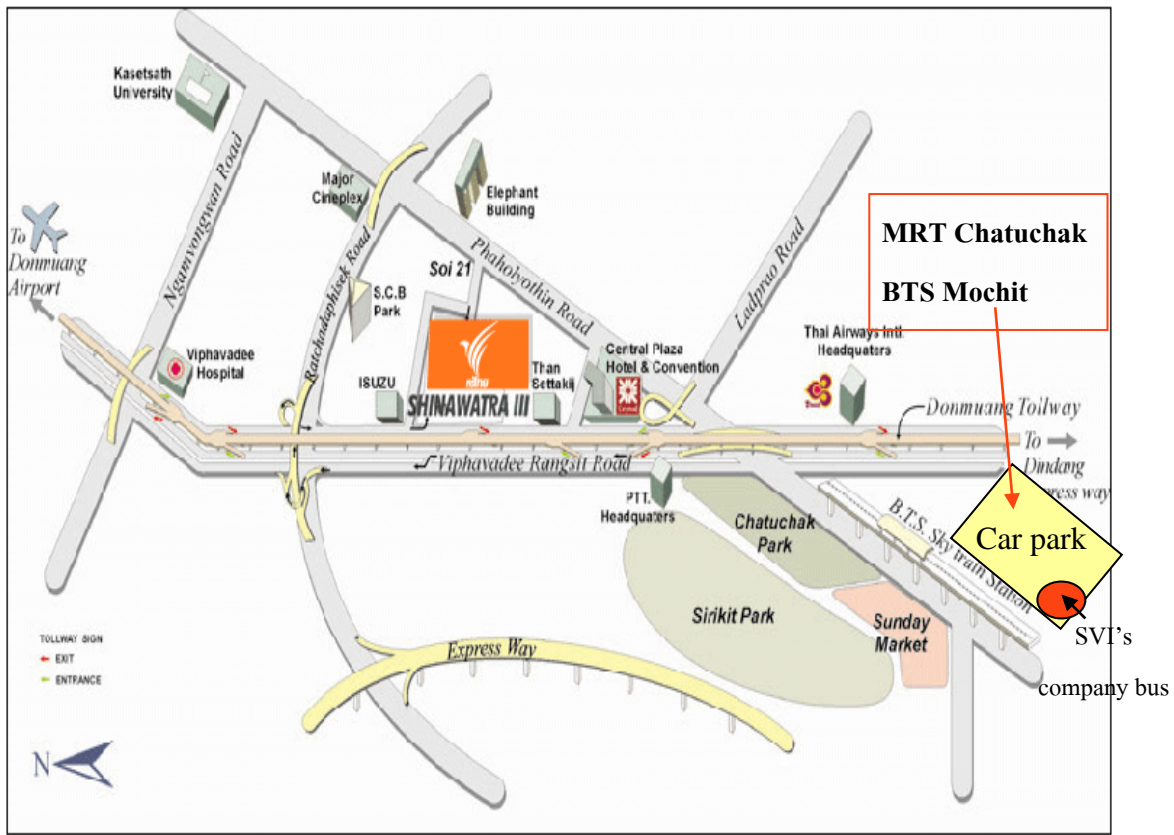

**Map of the company bus's parking at BTS (Mochit)'s car park at gate2
or MRT (Chatuchak)'s car park at gate 4**

The bus will be departed from Mochit's parking area (BTS) at 8.20 a.m.