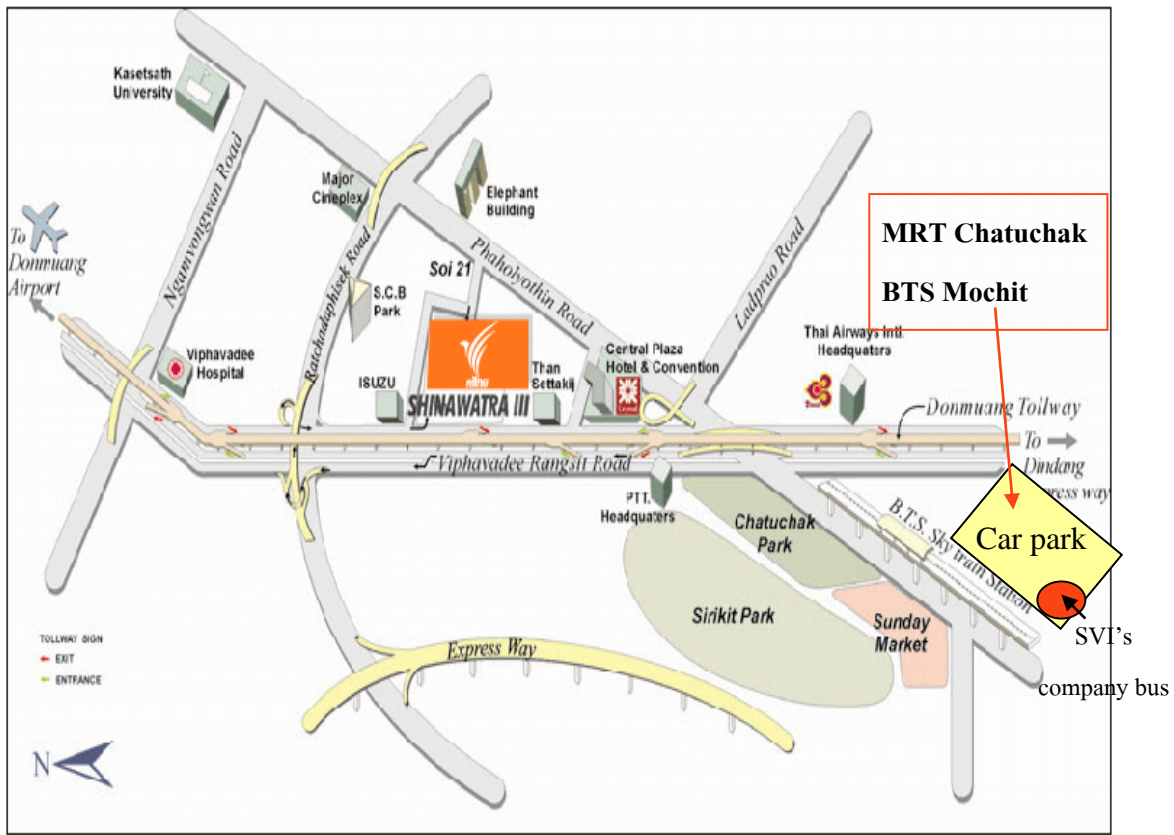

**Map of the company bus's parking at BTS (Mochit)'s car park at gate2
or MRT (Chatuchak)'s car park at gate 4**

The bus will be departed from Mochit's parking area (BTS) at 8.20 a.m.