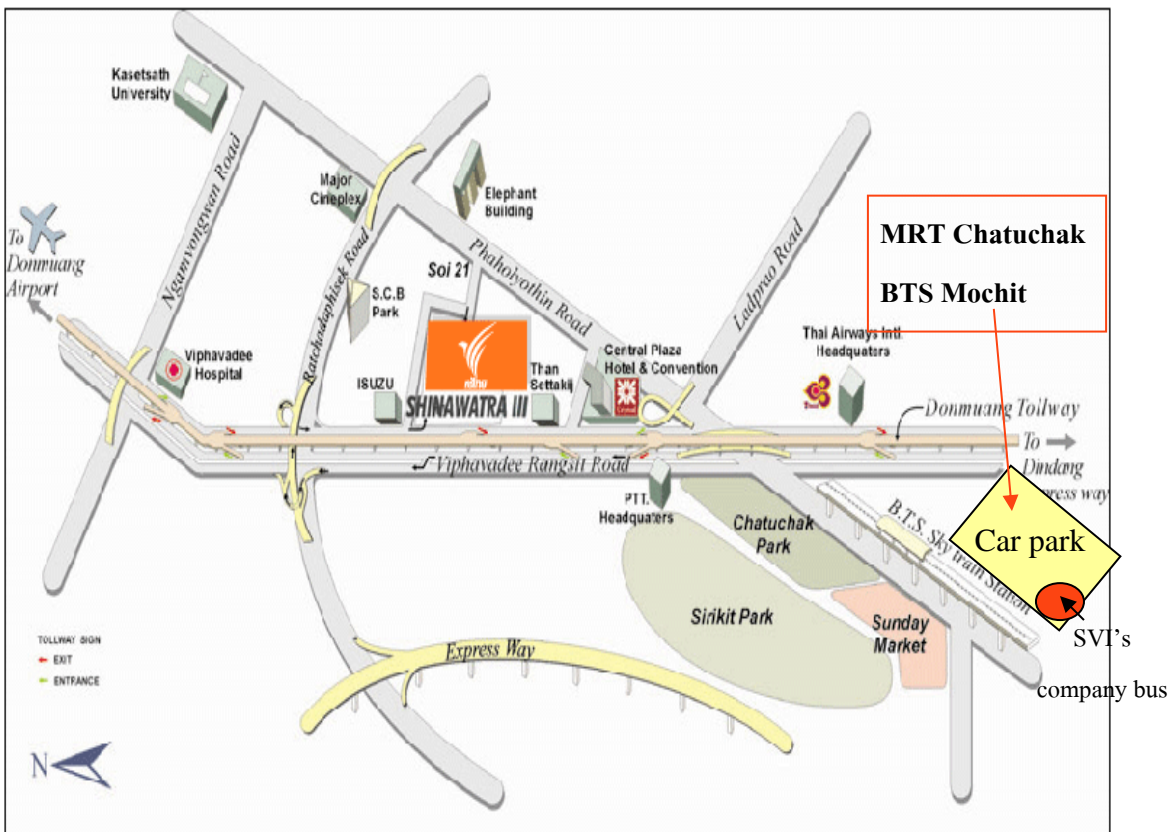

Map of the company bus's parking at BTS (Mochit)'s car park at gate2 or MRT (Chatuchak)'s car park at gate 4

The bus will be departed from Mochit's parking area (BTS) at 8.20 a.m.