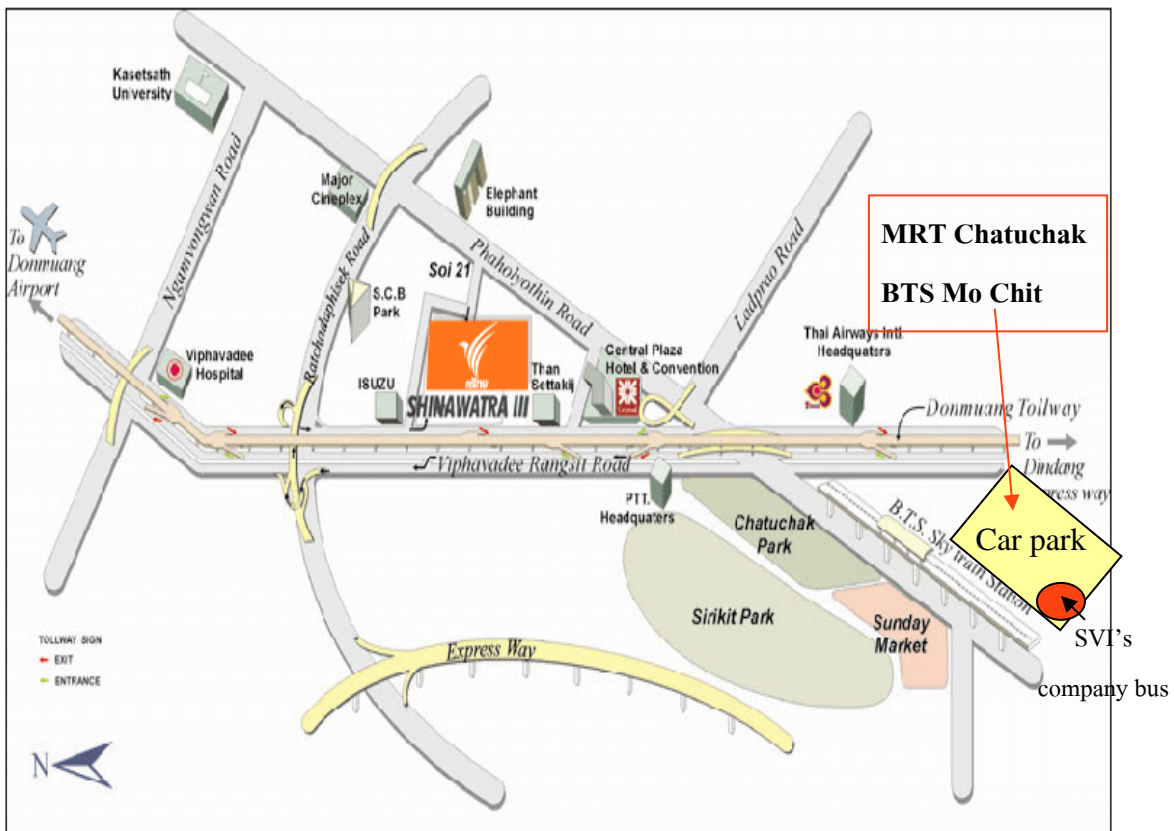

Map of the company bus's parking at BTS (Mo Chit)'s car park at gate2
or MRT (Chatuchak)'s car park at gate 4

The bus will be departed from Mo Chit's parking area (BTS) at 8.20 a.m.