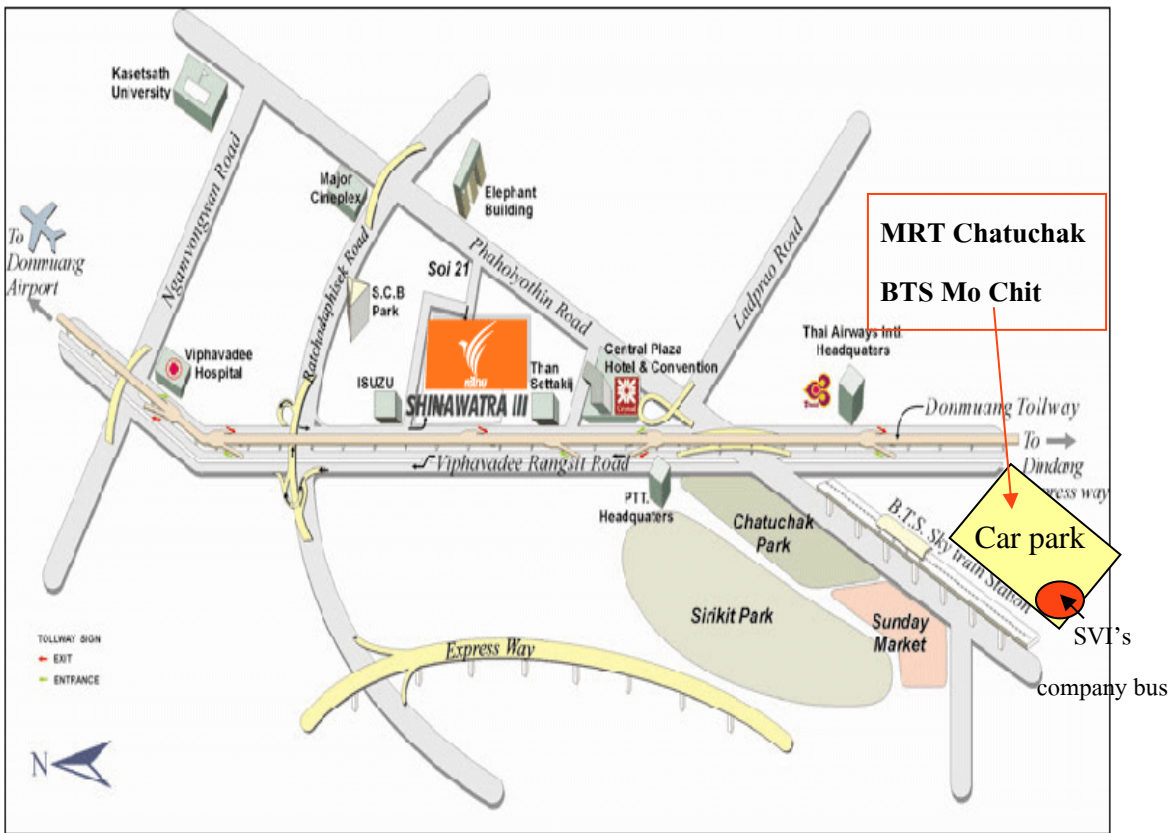

**Map of the company bus's parking at BTS (Mo Chit)'s car park at gate2
or MRT (Chatuchak)'s car park at gate 4**

The bus will be departed from Mo Chit's parking area (BTS) at 7:00 a.m.