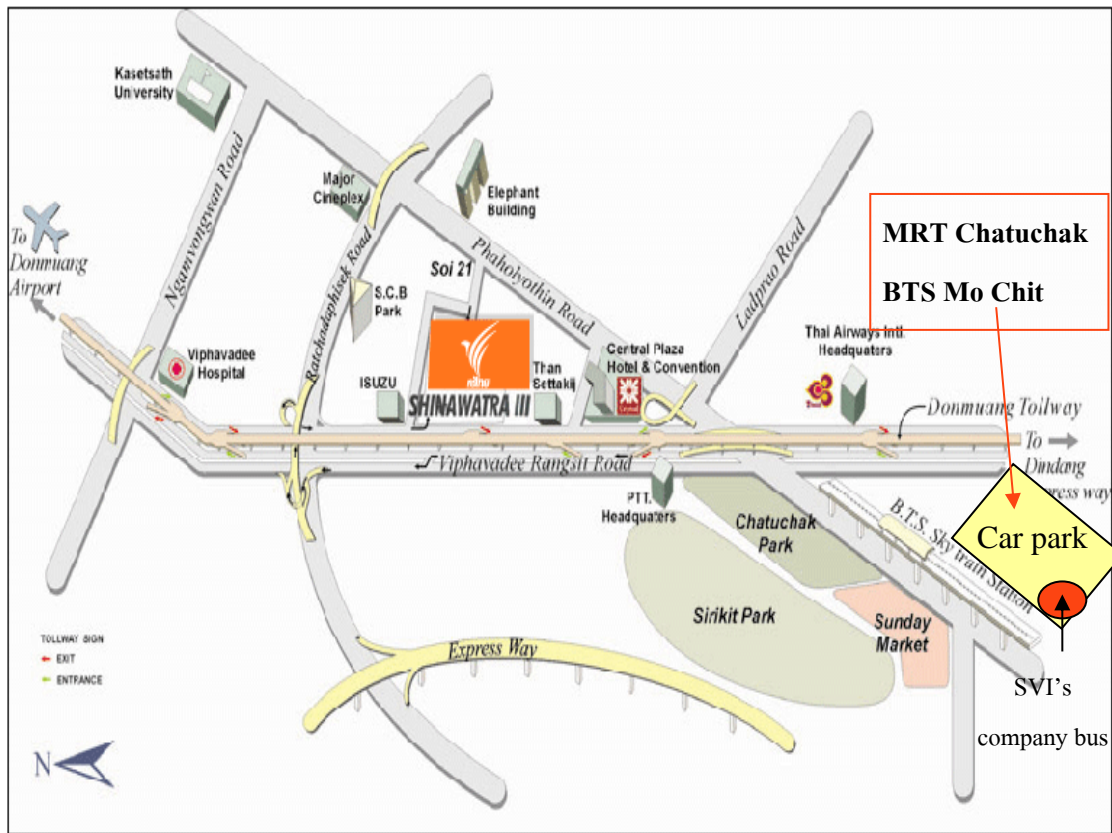

**Map of the company bus's parking at BTS (Mo Chit)'s car park at gate2
or MRT (Chatuchak)'s car park at gate 4**

The bus will be departed from Mo Chit's parking area (BTS) at 8:10 a.m.